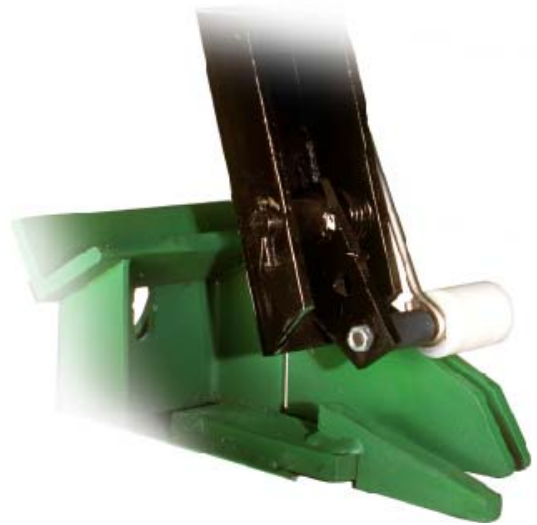

New Product Release

FIRST. AND BUILT TO LAST.

For Immediate Release

Editorial Contact: Michael Brittingham
972.323.6730

Kelley Revolutionizes the Industry Again with Its airDefense® Technology Dockleveler

Introducing the aFX Dockleveler with airDefense from the inventors of air-powered technology

Thousands of companies have employed the benefits of air power with the Kelley FX Dockleveler – and now the best just got better. The new Kelley aFX® Dockleveler reduces maintenance time and saves operating costs with Kelley's proprietary **airDefense®** stump out elimination system that also protects against free-fall in the event of premature trailer separation.

With 62% of all new trailers on the road today equipped with air-ride suspensions, dockleveler stump out has become an ever-increasing issue on the dock. During loading operations, air-ride suspension trailers can lower 3 to 8 inches. Stump out occurs when the dockleveler ramp stops near dock level, but the lip continues to lower with the trailer, interfering with the proper operation of the dockleveler. The steep lip angle creates a potentially unsafe condition, resulting in lost productivity and money-draining damage to fork trucks, dockleveler and product.

Previously, expensive hydraulic docklevelers provided the only solution to stump out. Kelley's airForce Technology delivers all the air-powered advantages introduced in 1995 with the original Kelley FX -- durable, simple, clean-running operation, with lubrication- and adjustment-free activation and minimal moving parts — and now eliminates stump-out with special airDefense sensor rollers that travel along a reinforced cam, providing fluid free-float motion and purging stump-out. All of this while providing a measure of free-fall protection in the event of premature trailer separation. Get air superiority from the first *with* air technology and the best *in* air technology. Only from Kelley.